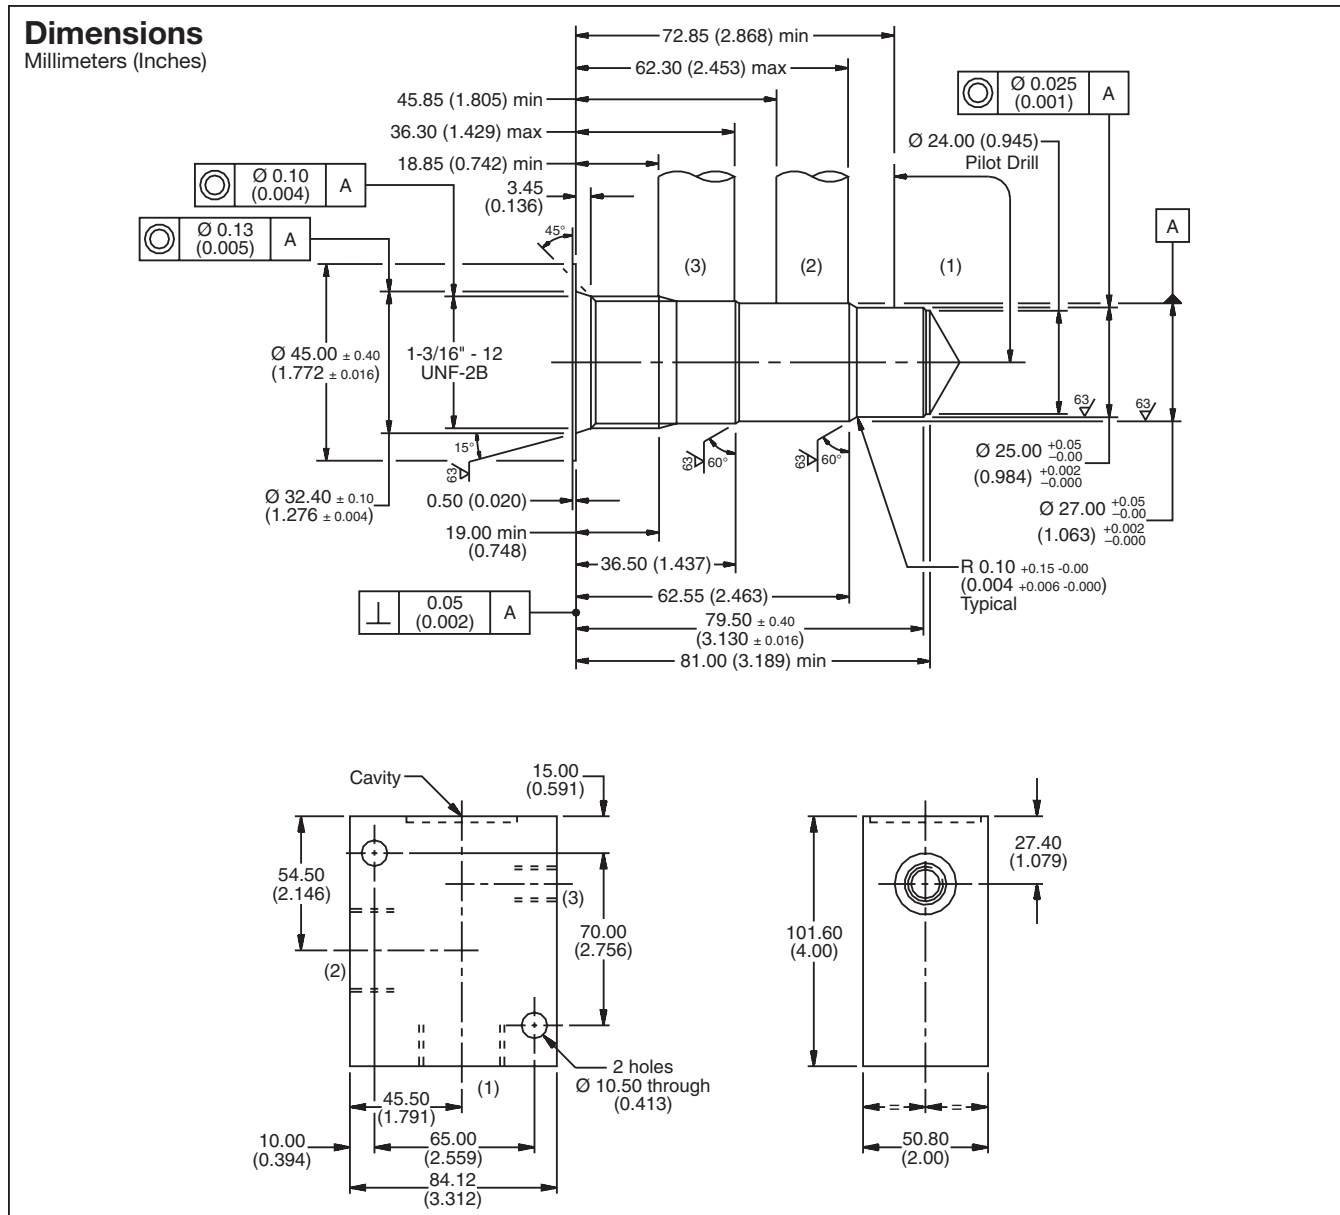

For additional information see Technical Tips on pages BC2-BC3.

Ordering Information

LB10	066	S
Line Body	Port Size	Body Material

Code	Port Size
066	SAE16

Code	Body Material
S	Steel

*Please be advised that this is a non-core line body.
 Additional lead-time and/or pricing requirements may exist when ordering.

- CV Check Valves
- SH Shuttle Valves
- LM Load/Motor Controls
- FC Flow Controls
- PC Pressure Controls
- LE Logic Elements
- DC Directional Controls
- SV Solenoid Valves
- PV Proportional Valves
- CE Coils & Electronics
- BC Bodies & Cavities
- TD Technical Data